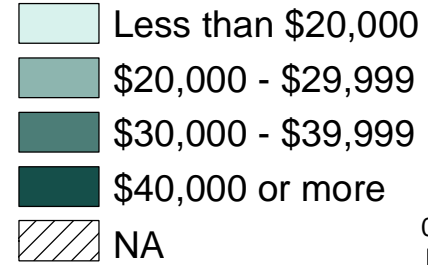

Center Township, Indianapolis Median Household Income by Census Block Group (2000)

Average Median Household
Income = \$29,640

Site Selection Model Input

Green = Below Average (1)
Red = Above Average (0)