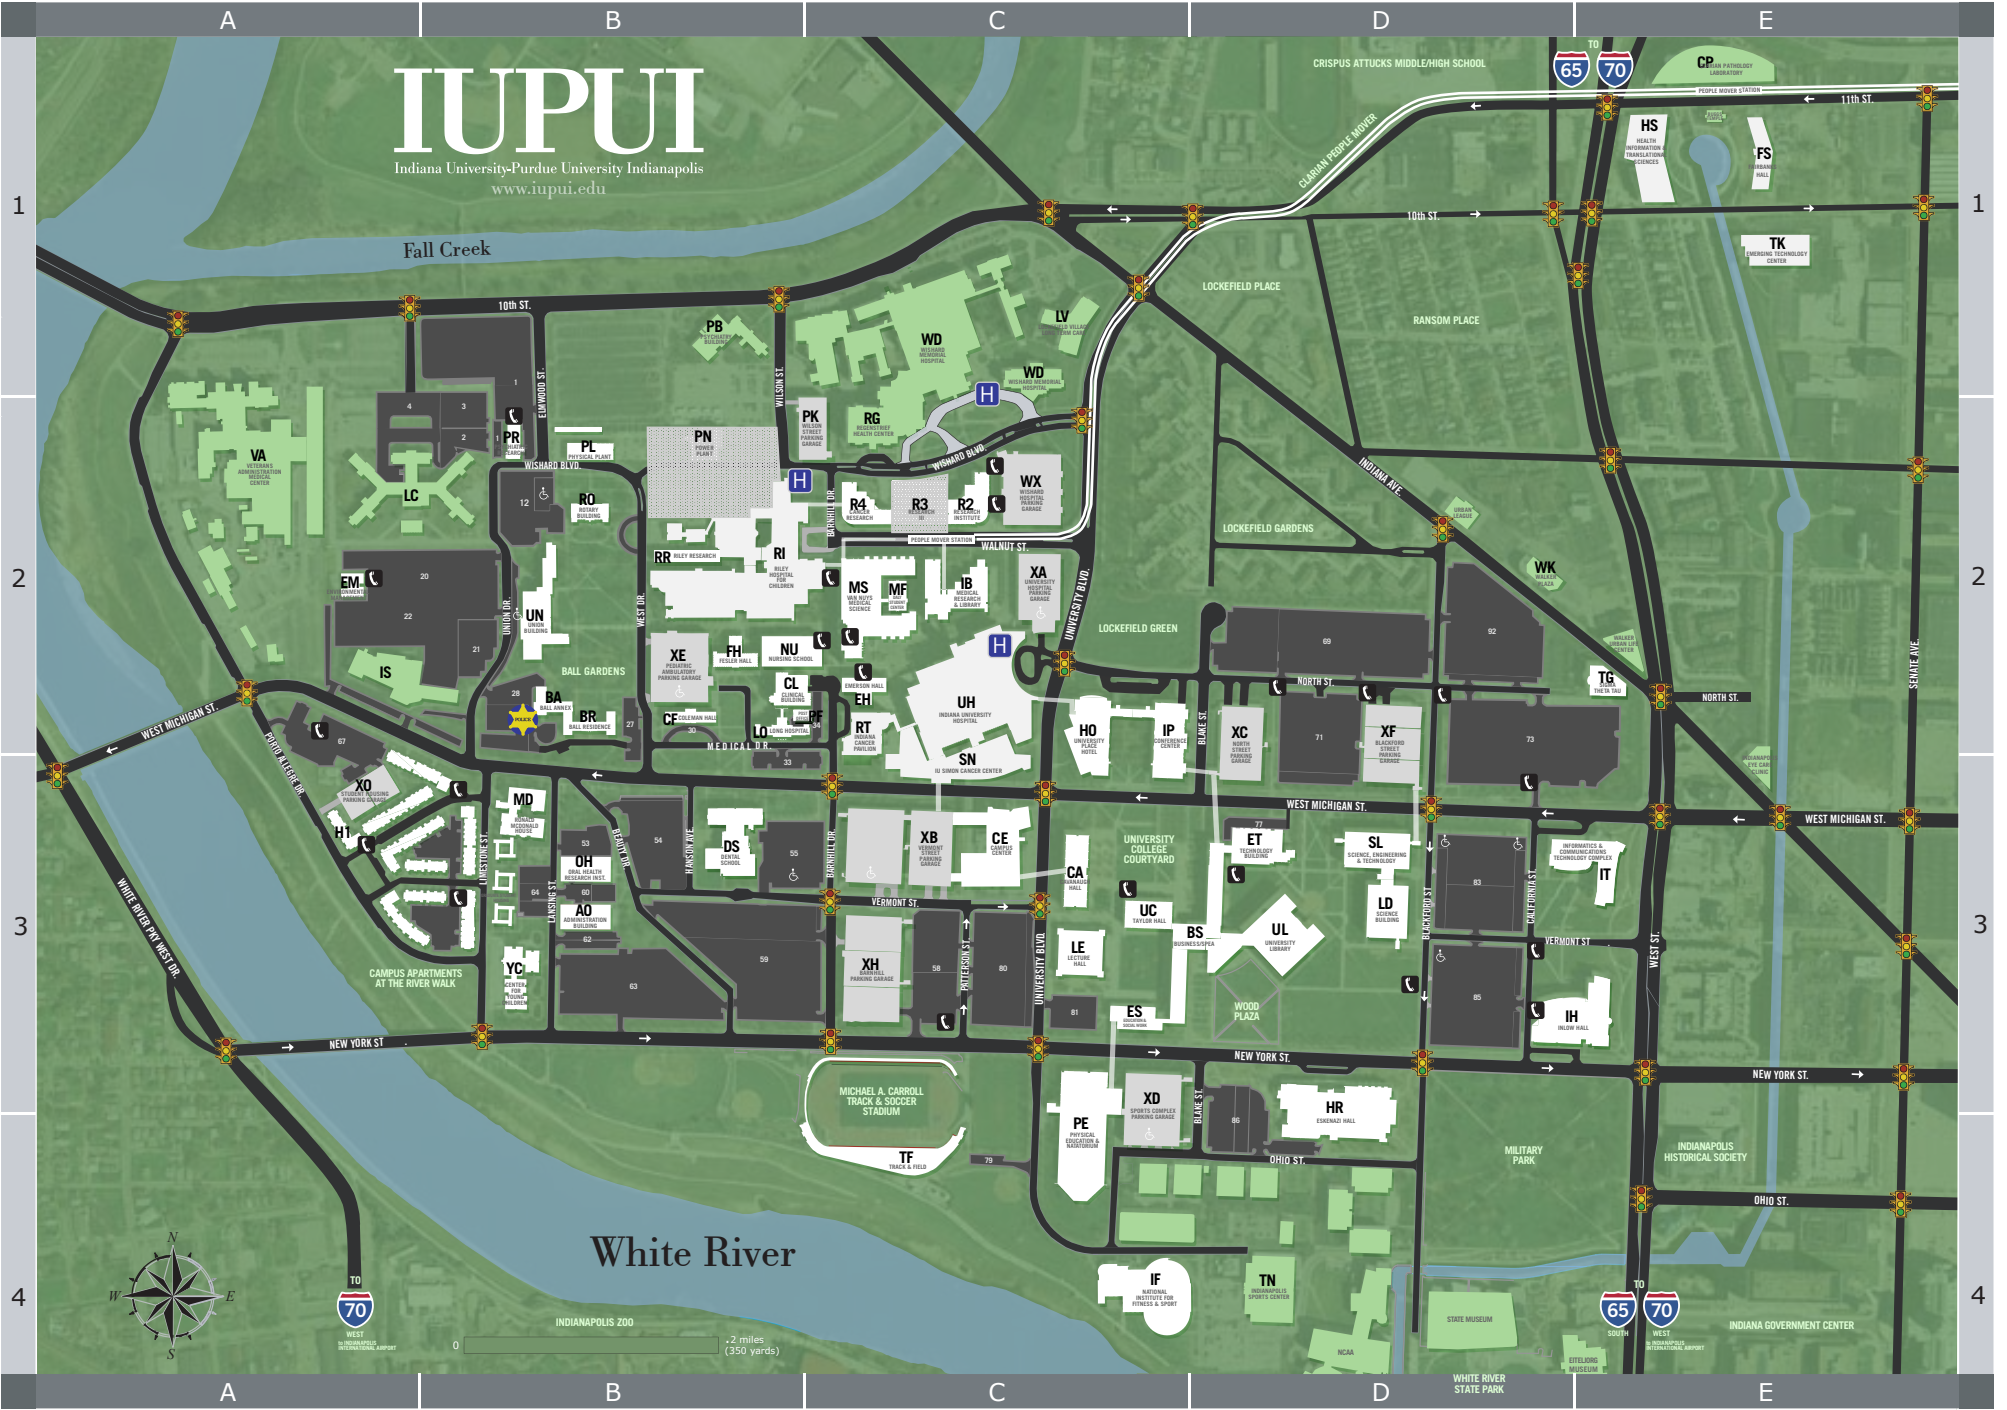

IUPUI

Indiana University-Purdue University Indianapolis
www.iupui.edu

Fall Creek

White River

- CAMPUS BUILDINGS
- CAMPUS PARKING LOTS
- EMERGENCY PHONE
- ACCESSIBLE PARKING
- CONSTRUCTION (CLOSED)
- PARKING GARAGES
- OFF-CAMPUS FACILITIES
- EMERGENCY ROOM
- TRAFFIC LIGHT