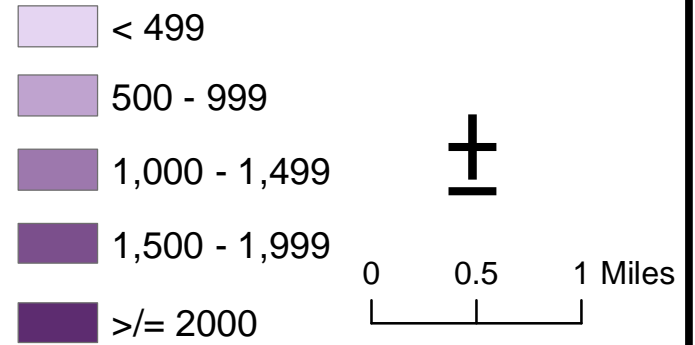

Center Township, Indianapolis Crimes Per Square Mile (2004)

Average Crime Rate = 923
Crimes Per Square Mile

Site Selection Model Input

Green = Above Average (1)
Red = Below Average (0)